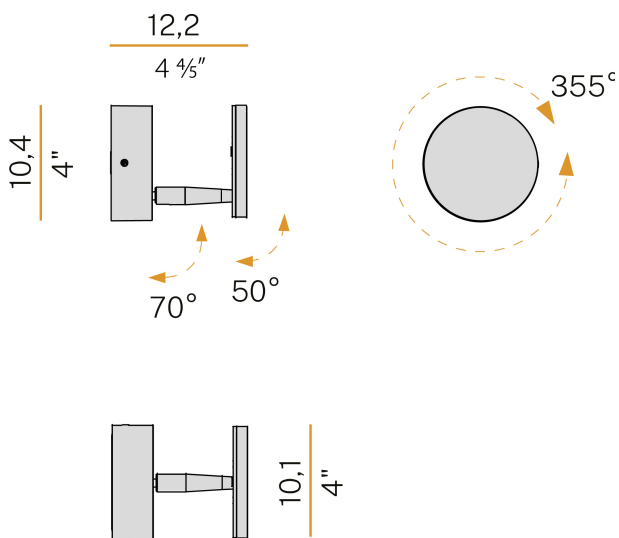

PANZERI

Bella

220-240V AC dimmable (Step DIM)

A05219.011.0509

 mat brass

Data sheet

CODE	A05219.011.0509
SYSTEM POWER CONSUMPTION	5W
EFFICACY	77.6lm/W
LIGHT SOURCE	LED
LIGHT SOURCE LIFETIME	L80 (B10) 70.000h
COLOUR TEMPERATURE	2700K Ra>90
LIGHT DISTRIBUTION	adjustable
POWER SUPPLY	220-240V AC
FREQUENCY	50/60Hz
ELECTRICAL CONFIGURATION	dimmable (Step DIM)
DRIVER	integrated included
NOMINAL LUMINOUS FLUX	460lm
LUMEN OUTPUT	388lm
EFFICIENCY	84.3%
WEIGHT	0,56 Kg
PROTECTION DEGREE	IP20
COLOUR TOLLERANCES	SDCM 3
PACKING DIMENSIONS (CM)	12,0 x 24,0 x 13,0

Ceiling or wall lighting fixture for interiors, with swivelling light beam.
Galvanized sheet metal ceiling or wall bracket.
Die-cast aluminium wall plate in white, black, bronze, mat brass or titanium polyacrylic paint.
Turned brass joints in polyacrylic paint.
Die-cast aluminium structure in polyacrylic paint.
Die-cast aluminium head rotating on three axes in polyacrylic paint.
Modelled acrylic diffuser with mat finish.
Aluminium closing disk in polyacrylic paint.
Push-button to adjust luminosity according to 5 levels of visual comfort.

Technical drawing

Polar diagram